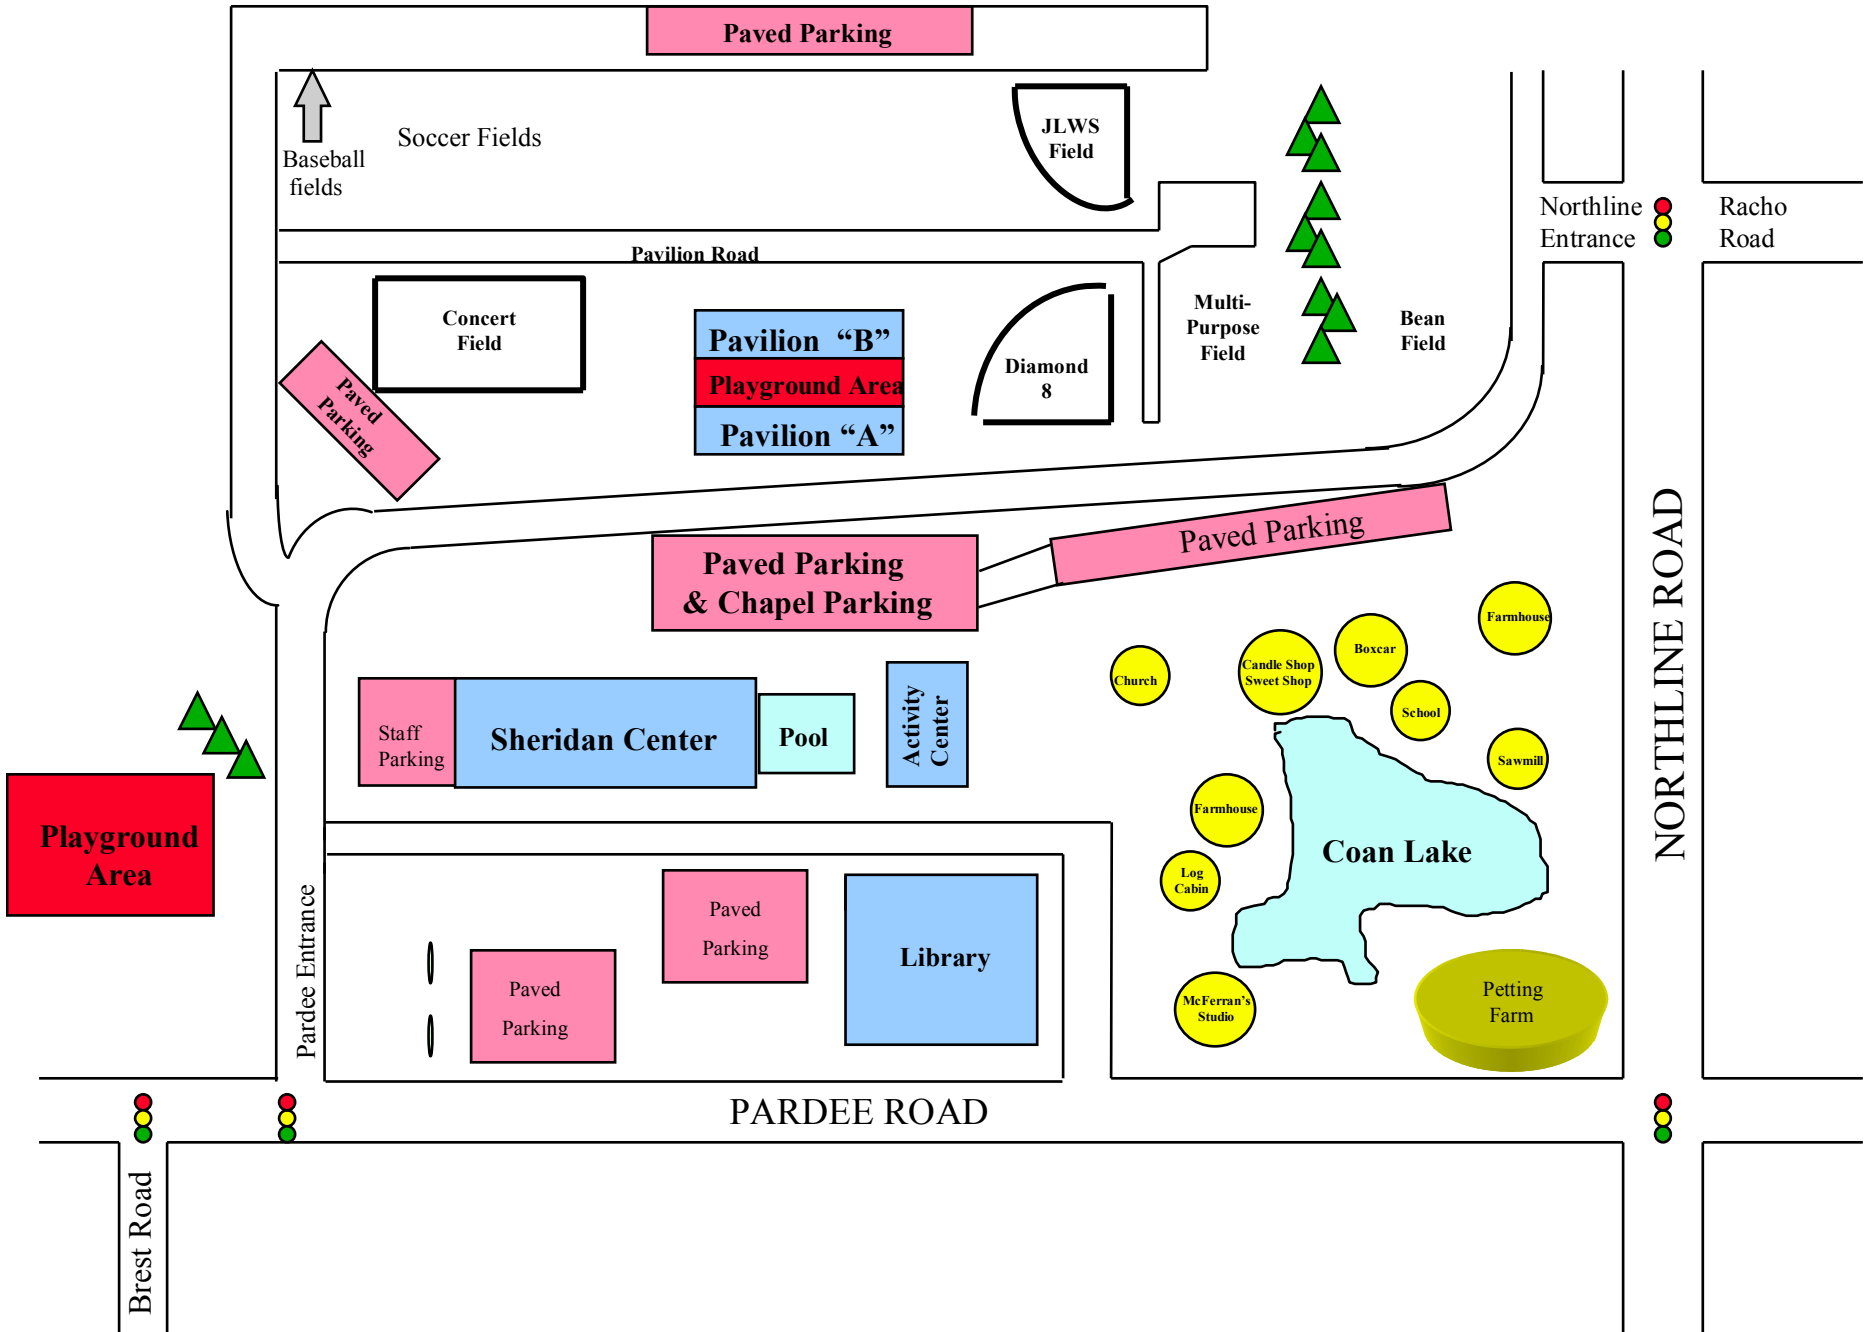

# Heritage Park 12111 Pardee Taylor, MI 48180

## **Long Description (Accessible Description for Screen Readers)**

This map shows Heritage Park, a large public recreational area in Taylor, Michigan. The park contains a network of walking and biking trails, open green spaces, water features, and multiple recreational facilities.

The park is organized around a central system of paved and unpaved trails that loop through the area and connect various amenities. Trails branch off in multiple directions, forming a network that allows movement throughout the park.

Roadways provide access to the park and connect parking areas. Entrances are located along the perimeter, allowing vehicle and pedestrian access.

The map uses visual symbols and color coding:

- Green areas represent grass, fields, and natural parkland
- Blue areas represent lakes and ponds
- Lines indicate trails and pathways
- Icons mark amenities such as restrooms, parking, and shelters